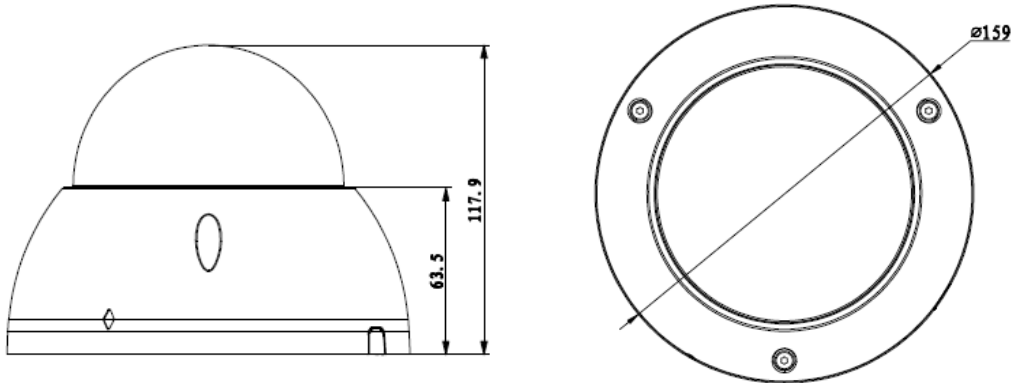

## Technical Specifications

<b>Model</b>	<b>DH-IPC-HDBW81200E-Z</b>	
<b>Camera</b>		
Image Sensor	1/1.7" 12Megapixel progressive scan CMOS	
Effective Pixels	4000(H) x 3000(V)	
Scanning System	Progressive	
Electronic Shutter Speed	Auto/Manual, 1/3(4)~1/100000s	
Min. Illumination	0.05Lux/F1.4(Color); 0Lux/F1.4(IR on)	
S/N Ratio	More than 50dB	
Video Output	1 port	
<b>Camera Features</b>		
Max. IR LEDs Length	50m	
Day/Night	Auto(ICR) / Color / B/W	
Backlight Compensation	BLC / HLC /DWDR	
White Balance	Auto/Sunny/Night/Outdoor/Customized	
Gain Control	Auto/Manual	
Noise Reduction	3D	
Privacy Masking	Up to 4 areas	
<b>Lens</b>		
Focal Length	4.1mm~16.4mm	
Max Aperture	F1.4	
Focus Control	Motorized	
Angle of View	H: 106 ° ~ 32 °	
Lens Type	Motorized/ Auto Iris(DC)	
Mount Type	Board-in Type	
<b>Video</b>		
Compression	H.264/H.264B/H.264H/ MJPEG	
Resolution	12M(4000x3000)/8M(4096x2160)/8M(3840x2160)/1080P(1920x1080)/720P(1280x720) /D1(704x576) /CIF(352x288)	
Frame Rate	Main Stream	12M(1~15fps)/8M(3840x2160) (1~25/30fps)
	Sub Stream	D1/CIF(1 ~ 25/30fps)
	Third Stream	1080P/720P/D1(1 ~ 25/30fps)
Bit Rate	H.264: 32K ~ 16Mbps	
<b>Audio</b>		
Compression	G.711a/ G.711u/ AAC	
Interface	1/1 channel In/Out	
<b>Smart Function(Optional)</b>		
Smart detection	Tripwire	
	Intrusion	
	Scene change	
	Missing/Abandoned	
	Audio detect	

## Dimensions (mm)